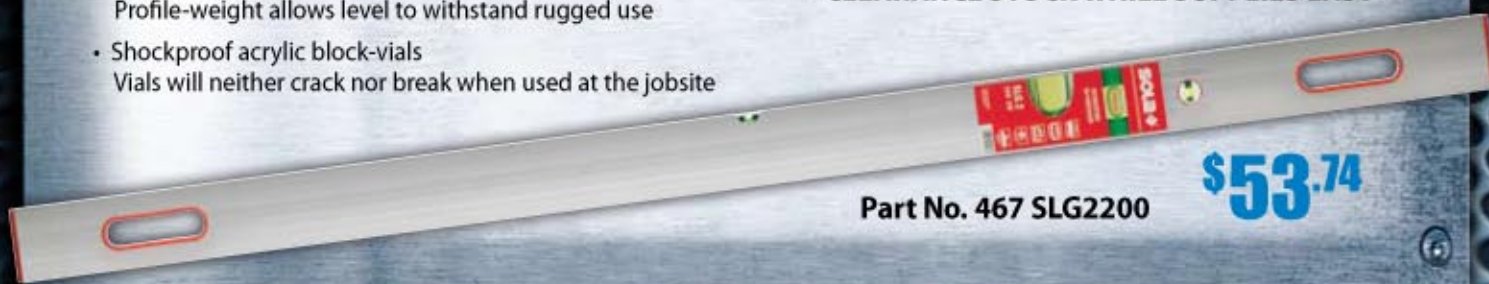

78" SLG 2 Aluminium Screeding Level

- Accuracy in standard position
  Highest accuracy for perfect measuring results
- Lifetime guarantee against leakage and fading of vial
  In proper use of the level, vials will neither leak nor fade in the sun
- Weight of profile
  Profile-weight allows level to withstand rugged use
- Shockproof acrylic block-vials
  Vials will neither crack nor break when used at the jobsite

SOLA

* CLEARANCE STOCK WHILE SUPPLIES LAST*