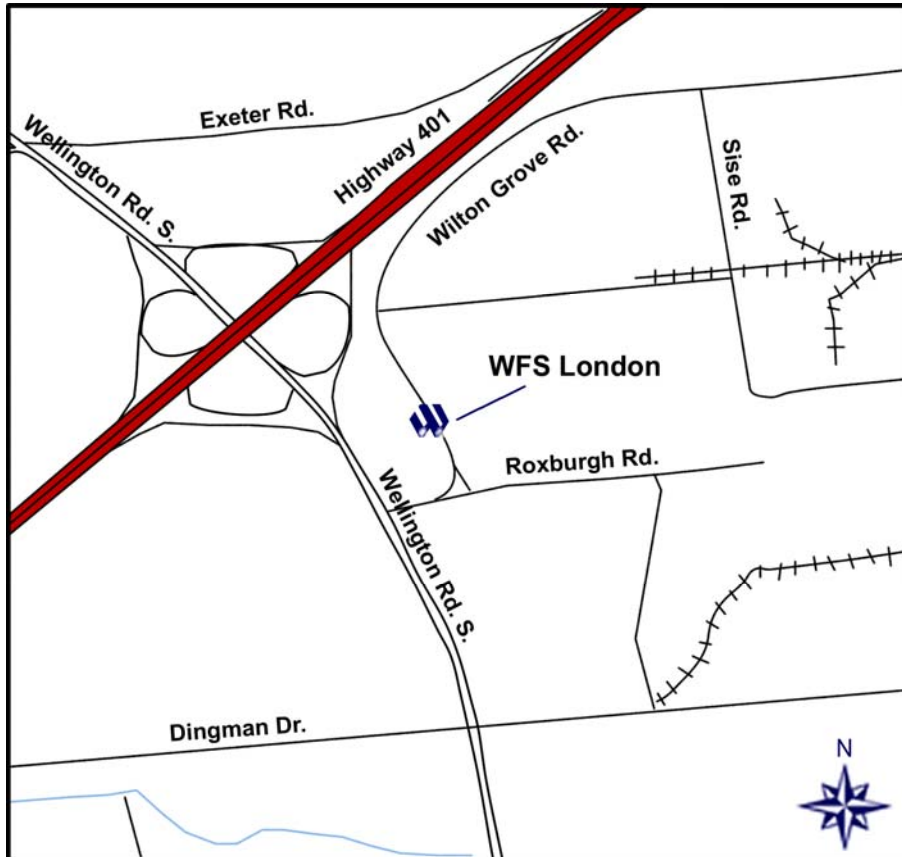

WINDSOR FACTORY
S U P P L Y L T D.

London Distribution Centre

645 Wilton Grove Rd.
London, Ontario, N6N 1N7

London Branch Driving Directions:

Windsor Factory Supply Ltd. London is located South of the 401 at Wellington Rd.

When traveling East on the 401: Take the Wellington Rd. exit and turn South on Wellington Rd. to Roxburgh Rd., then North on Wilton Grove Rd.

When traveling West on the 401: Take the Wellington Rd. exit and turn South on Wellington Rd. continue over the overpass to Roxburgh Rd, then North on Wilton Grove Rd.